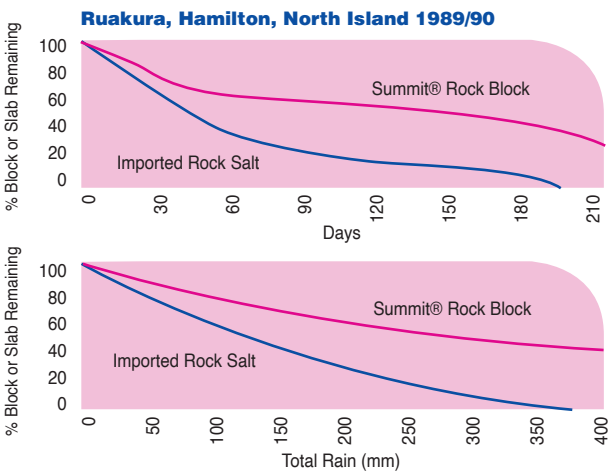

Block - 20kg. Available cartoned.

CONTENTS Active Elemental Loading

Salt	99%
------	-----

FEEDING RECOMMENDATION:

Sheep: 1 block per 50.
Cattle: 1 block per 10.

Maitech comparative studies on the erosion rate between Summit® Rock Blocks and Imported Rock Salt

Summary:

Summit® Rock Blocks showed a markedly slower rate of erosion over the two trial periods.

Summit® Rock Blocks lasted 3.8 times longer and required 2 times the amount of rainfall than the Imported rock salt before 50% of the salt was lost to erosion.